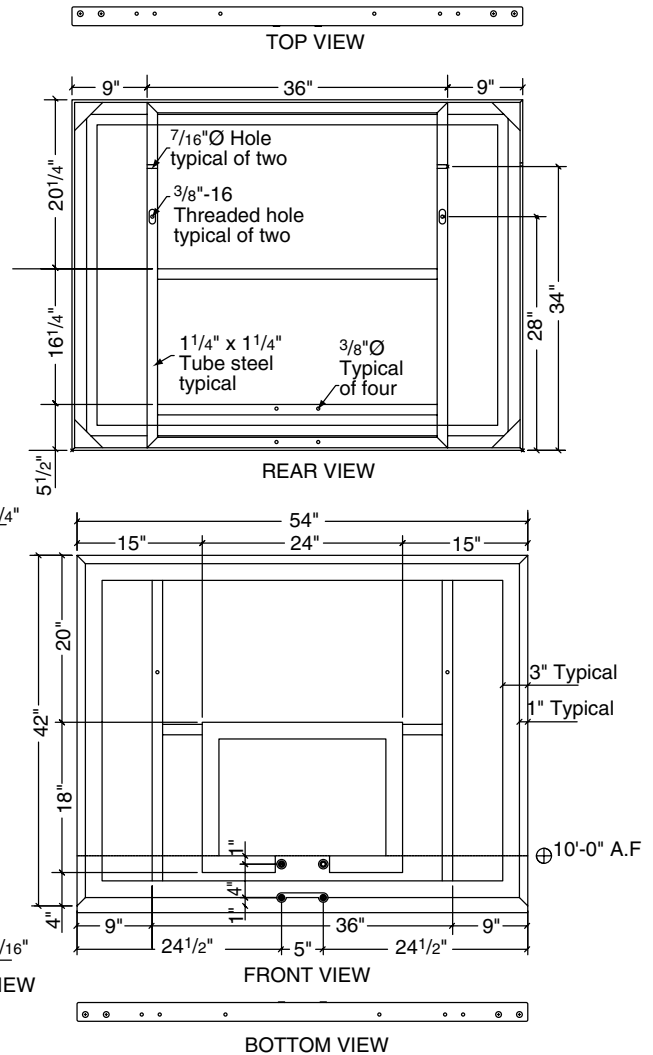

503035

Official 54" x 42" Rectangular Polycarbonate Basketball Backboard by **PROGRESSIVE** SPORTS CONSTRUCTION GROUP

503035—54" x 42" Polycarbonate Backboard

Product Description

Backboard shall be constructed with 1/2" thick clear polycarbonate and measure 54" x 42". Backboard shall be framed with aluminum extrusion with steel corner brackets. A steel rear structure shall be mounted into aluminum framework and provide support to the backboard where rim attaches. Official sized white target and shall be silk screened on the face of the backboard.

For use with outdoor basketball backstops.

Goal mounting holes (4) to be standard 5" (horizontal) x 4" (vertical) mounting centers. Use with Progressive No. 503570 Standard Stationary Goal, No. 503572 Heavy Duty stationary Goal, No. 503575 Double Rim Goal with Nylon Net, No. 503579 Double Rim Goal with Chain Net, No. 503078 Super Goal with Nylon Net, No. 503077 Super Goal with Safety Chain Net or 503079 Outdoor Breakaway Goal.

Backboard shall carry a limited lifetime warranty.

PROJECT:	_____
ARCHITECT:	_____
CONTRACTOR:	_____
SUPPLIER:	_____
DATE:	_____
REVISED:	_____