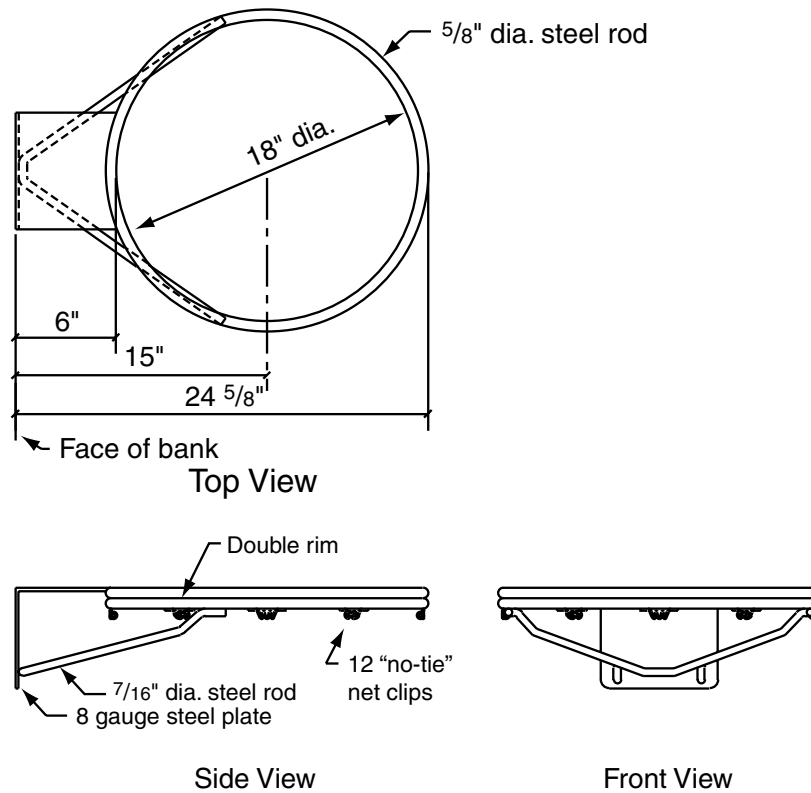

## Playground Goal— Double Rim with Nylon Net

### Specifications—503575 Double Rim Playground Goal with Nylon Net

#### Product Description

503575 playground goal shall have a double rim fabricated from 5/8" and 1/2" diameter steel rods formed into an 18" inside diameter ring. Inside of ring shall be positioned 6" from the face of backboard by a heavy-duty mounting plate with 5" x 4" mounting hole centers.

Rim shall be rigidly braced by means of a 7/16" diameter steel rod, welded to rim and mounting plate, for maximum support. Goal shall be provided with twelve (12) "no tie" net attachment clips, welded to rim for net attachment.