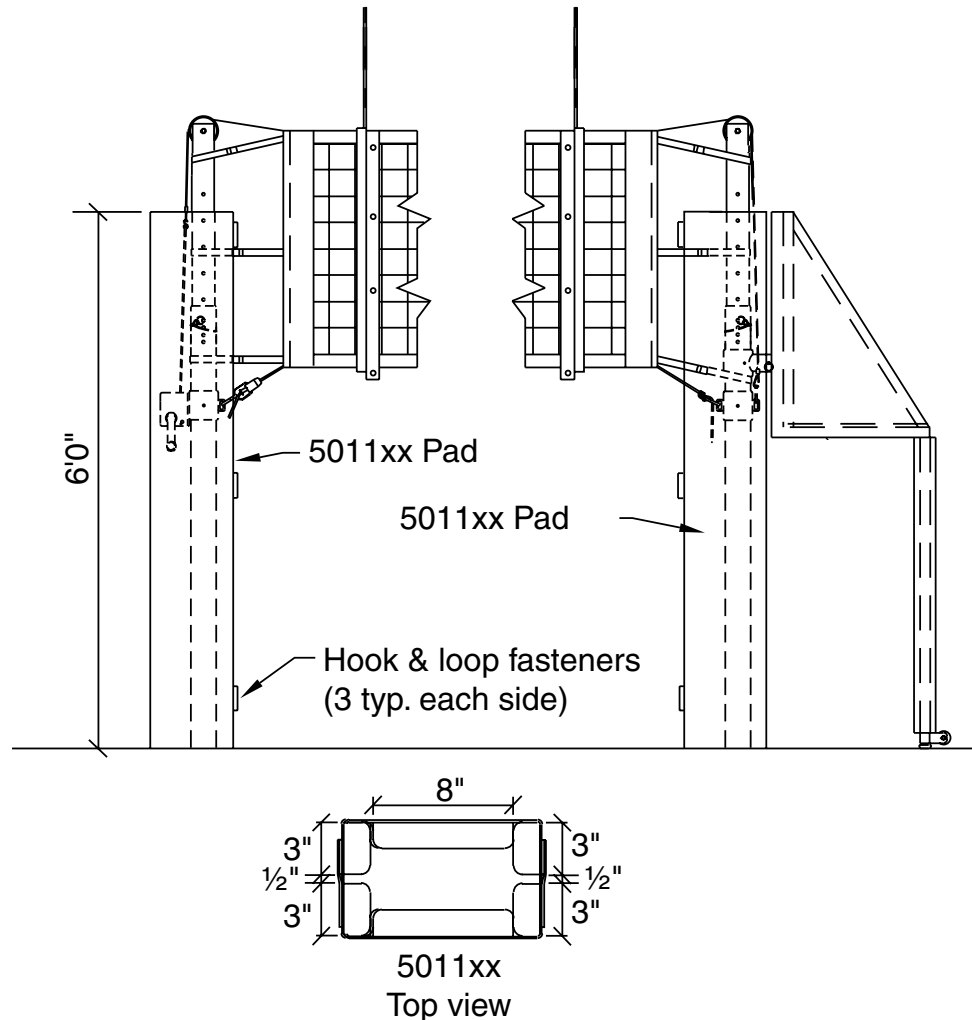

## Volleyball System Padding Detail

#### Product Description

Official padding for all Progressive Volleyball System shall be 5011xx, specially designed pads for the 3½" O.D. sleeve type volleyball standards by Progressive Sports Construction Group. Pads shall be hinged at corners to fold neatly around posts and tensioning winch to provide maximum player protection. Pads shall be constructed of 1¼" thick ethafoam filler covered with polyester reinforced vinyl with three (3) hook and loop fastening straps for quick set-up and take-down, and shall be constructed to accomodate winch, or judges stand when used.